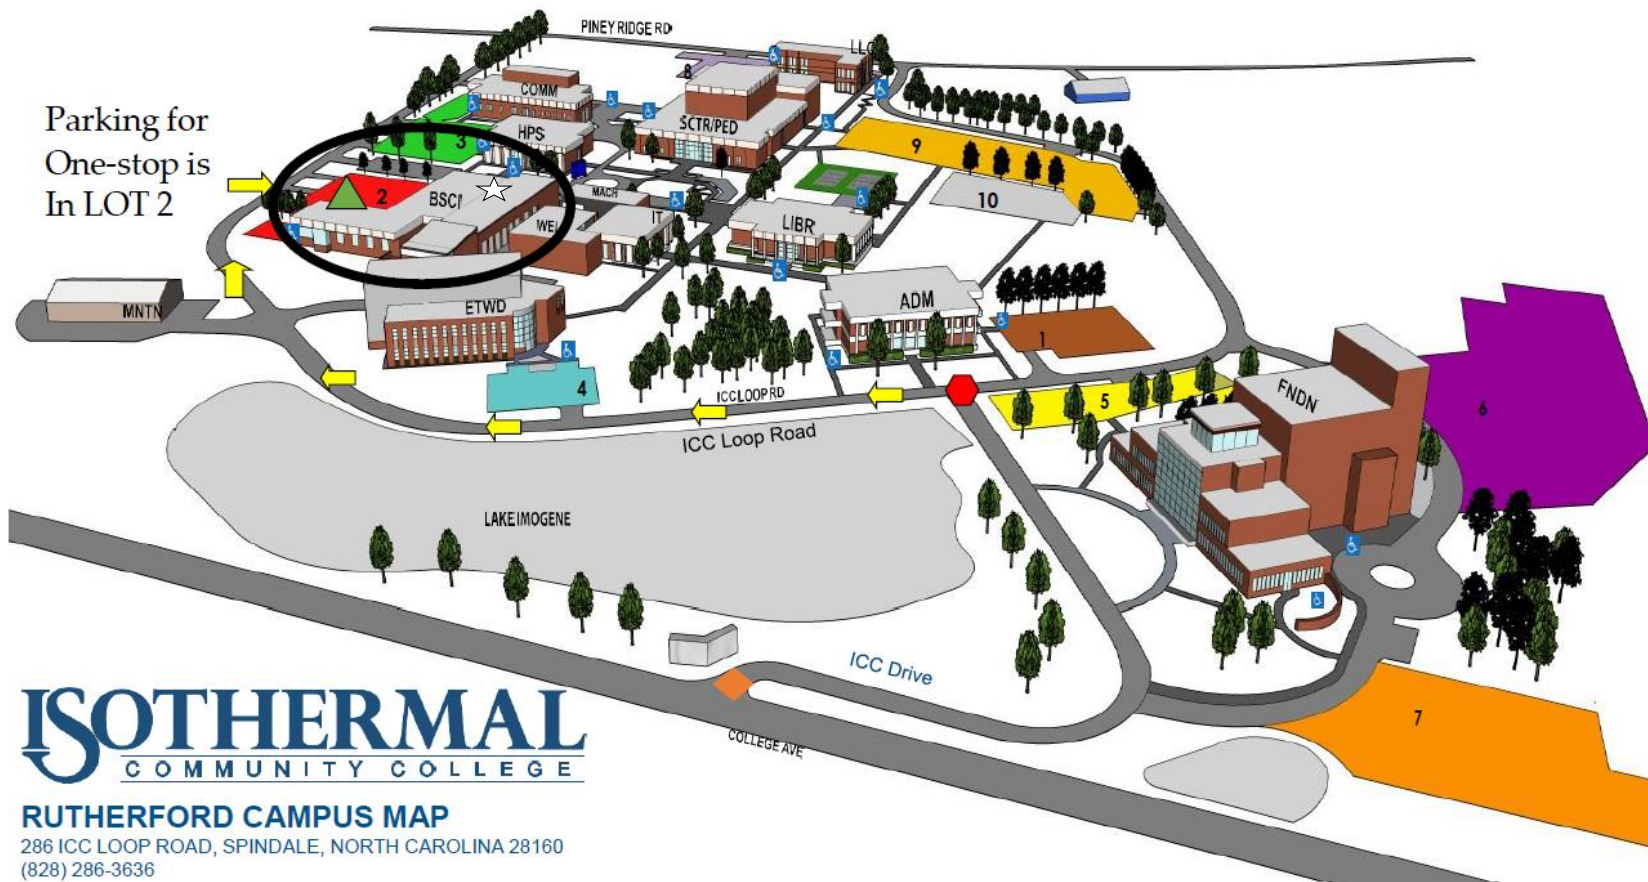

One – Stop Absentee Voting Primary Election 2022

2 LOCATIONS WILL BE OPENING IN APRIL

- **ISOTHERMAL COMMUNITY COLLEGE**
BUSINESS SCIENCES BUILDING –BLUE ROOM
 286 ICC Loop Rd.
 Spindale NC 28160
- **County Annex Building**
 289 N. Main Street
 Rutherfordton NC 28139

Thursday April 28	8:00 am --- 7:30 pm
Friday April 29	8:00 am --- 7:30 pm
Saturday April 30	CLOSED
Sunday May 01	CLOSED
Monday May 02	8:00 am --- 7:30 pm
Tuesday May 03	8:00 am --- 7:30 pm
Wednesday May 04	8:00 am --- 7:30 pm
Thursday May 05	8:00 am --- 7:30 pm
Friday May 06	8:00 am --- 7:30 pm
Saturday May 07	CLOSED
Sunday May 08	CLOSED
Monday May 09	8:00 am --- 7:30 pm
Tuesday May 10	8:00 am --- 7:30 pm
Wednesday May 11	8:00 am --- 7:30 pm
Thursday May 12	8:00 am --- 7:30 pm
Friday May 13	8:00 am --- 7:30 pm
Saturday May 14	8:00 am --- 3:00 pm

* Saturday May 14th will be the last day to vote Absentee One-Stop

* Voting will be at your precinct ONLY on Election Day May 17, from 6:30am – 7:30 pm

ISOTHERMAL COMMUNITY COLLEGE

RUTHERFORD CAMPUS MAP
 286 ICC LOOP ROAD, SPINDALE, NORTH CAROLINA 28160
 (828) 286-3636

1. From College Ave ◆, turn onto ICC Drive and continue to stop sign. ◆
2. Turn left onto ICC Loop Rd,
3. ← Continue around loop to parking lot (on Right) in front of Business Sciences Building. ▲ Shown as Lot 2 on map.
4. Voting will take place in the Blue Room; signage will be placed to help guide you in.